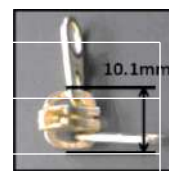

VISLON® NATULON® with Clear Reflective Film and Flat Stay Down Double Puller

1. Explore more than just reflectiveness with our innovative design. Now, not only does our reflective film enhance visibility, but it also showcases the intricate pattern designs and vibrant colors of the zipper tapes. Now also available in NATULON®.
2. Flat stay down (code: DW1NT2), 10% thinner compared to standard DW slider. Featuring with flat stay down double-sided puller offers a stable grip without swaying, also possible to pair with cord attachments.

AVAILABILITY

Size	Chain type	Classification		
		Close	Open	Two-way
3	CF/VS	OK	OK	-
5	CNF/CNL/VS	OK	OK	-

SLIDER AVAILABILITY

Size	Classification	Slider Type
3	C/VS/CC	DW1
8	C	DW1

[Flat Stay Down Slider for #3]