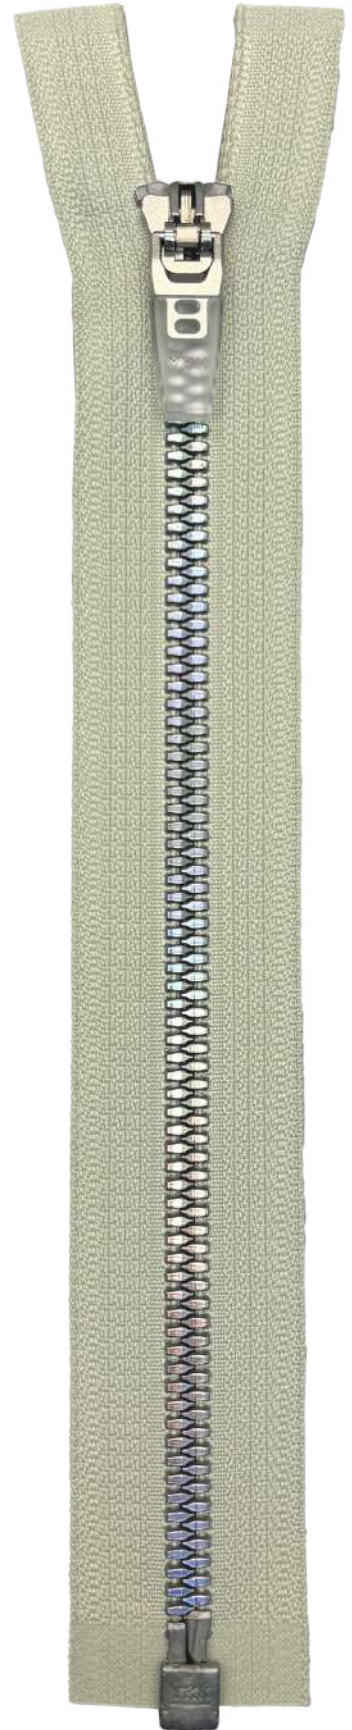

Code: VYXMOVOL-59 DS5YG3 C5 PB14 BN-ANTI GREEN-F KENSIN LF-HOL NEWKOB4

bluesign® Approved METALUXE® NATULON® with Mirror Like Finish Elements

1. METALUXE® is now also available for bluesign® approved! Selected YKK products are available for bluesign® approved including zipper and plastic hardware. bluesign® approved item (code: BN-ANTI) is cost neutral with standard/NATULON®.
2. Selected TPU and POM pullers are now also available for bluesign® approved. Please contact your YKK representative for additional information on bluesign® approved items.
3. The METALUXE® zipper is a VISLON® zipper that features a slimmer element shape and metallic element to achieve an elegant & luxurious metal look, with less weight as it uses plastic material instead of metal!

COLOR VARIATION

Tape: Global Color Card, DTM available

Elements: 7 colors available

METALUXE® with Mirror Like Finish Elements

Gold
VYXMG
LF-GOL

Sliver
VYXMV
LF-SIL

Chrome
VYXMJ
LF-CRO

Hologram
VYXMV
LF-HOL

Copper
VYXMC
LF-COP

Matte Gold
VYXMG
LF-MATG

Matte Silver
VYXMV
LF-MATS

RECOMMENDED

Sports/Outdoor apparel, Casual

AVAILABILITY

Size	Chain type	Classification		
		Close	Open	Two-way
3	VYXM*	OK	OK	-
5	VYXM*	OK	OK	OK