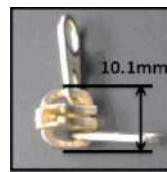

VISLON® NATULON® with Clear Reflective Film and Flat Stay Down Double Puller

1. Explore more than just reflectiveness with our innovative design. Now, not only does our reflective film enhance visibility, but it also showcases the intricate pattern designs and vibrant colors of the zipper tapes. Now also available in NATULON® zippers.
2. Flat stay down (code: DW1NT2), 10% thinner compared to standard DW slider. Featuring with flat stay down double-sided puller offers a stable grip without swaying, also possible to pair with cord attachments.

AVAILABILITY

Size	Chain type	Classification		
		Close	Open	Two-way
3	CF/VS	OK	OK	-
5	CNF/CNL/VS	OK	OK	-

SLIDER AVAILABILITY

Size	Classification	Slider Type
3	C/VS/CC	DW1
8	C	DW1

Flat Stay Down Slider for #3